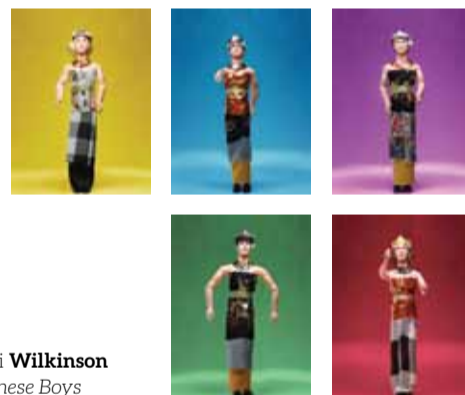

Toni **Wilkinson**
Balinese Boys
from the *Bintang*
Shopping Centre
Giclée Prints (5)
1/4