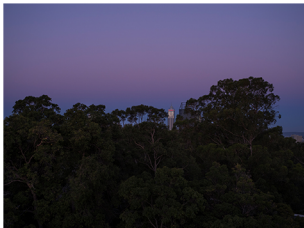

perth centre for photography

The Park

Toni Wilkinson

Wildflower
2017
52 x 39 cm
Giclee
Ed. 1 of 5
Price \$900 (Framed)

A Place to Land
2017
39 x 57 cm
Giclee
Ed. 1 of 5
Price \$900 (Framed)

Bonds
2017
50 x 40 cm
Giclee
Ed. 1 of 5
Price \$900 (Framed)

Descendants
2017
124 x 82 cm
Giclee
Ed. 1 of 5
Price \$2,200 (Framed)

Fairytale Blonde
2017
50 x 40cm
Giclee
Ed. 1 of 5
Price \$900 (Framed)

Lord
2017
50 x 40cm
Giclee
Ed. 1 of 5
Price \$900 (Framed)

The Night Comes On
2017
40 x 55 cm
Giclee
Ed. 1 of 5
Price \$900 (Framed)

Women at the Lookout
2017
40 x 55 cm
Giclee
Ed. 1 of 5
Price \$900 (Framed)

Fall
2017
140 x 110 cm
Giclee
Ed. 1 of 5
Price \$2,600 (Framed)

Deep Hit of Morning Sun
2017
117 x 85 cm
Giclee
Ed. 1 of 5
Price \$1,800 (Framed)